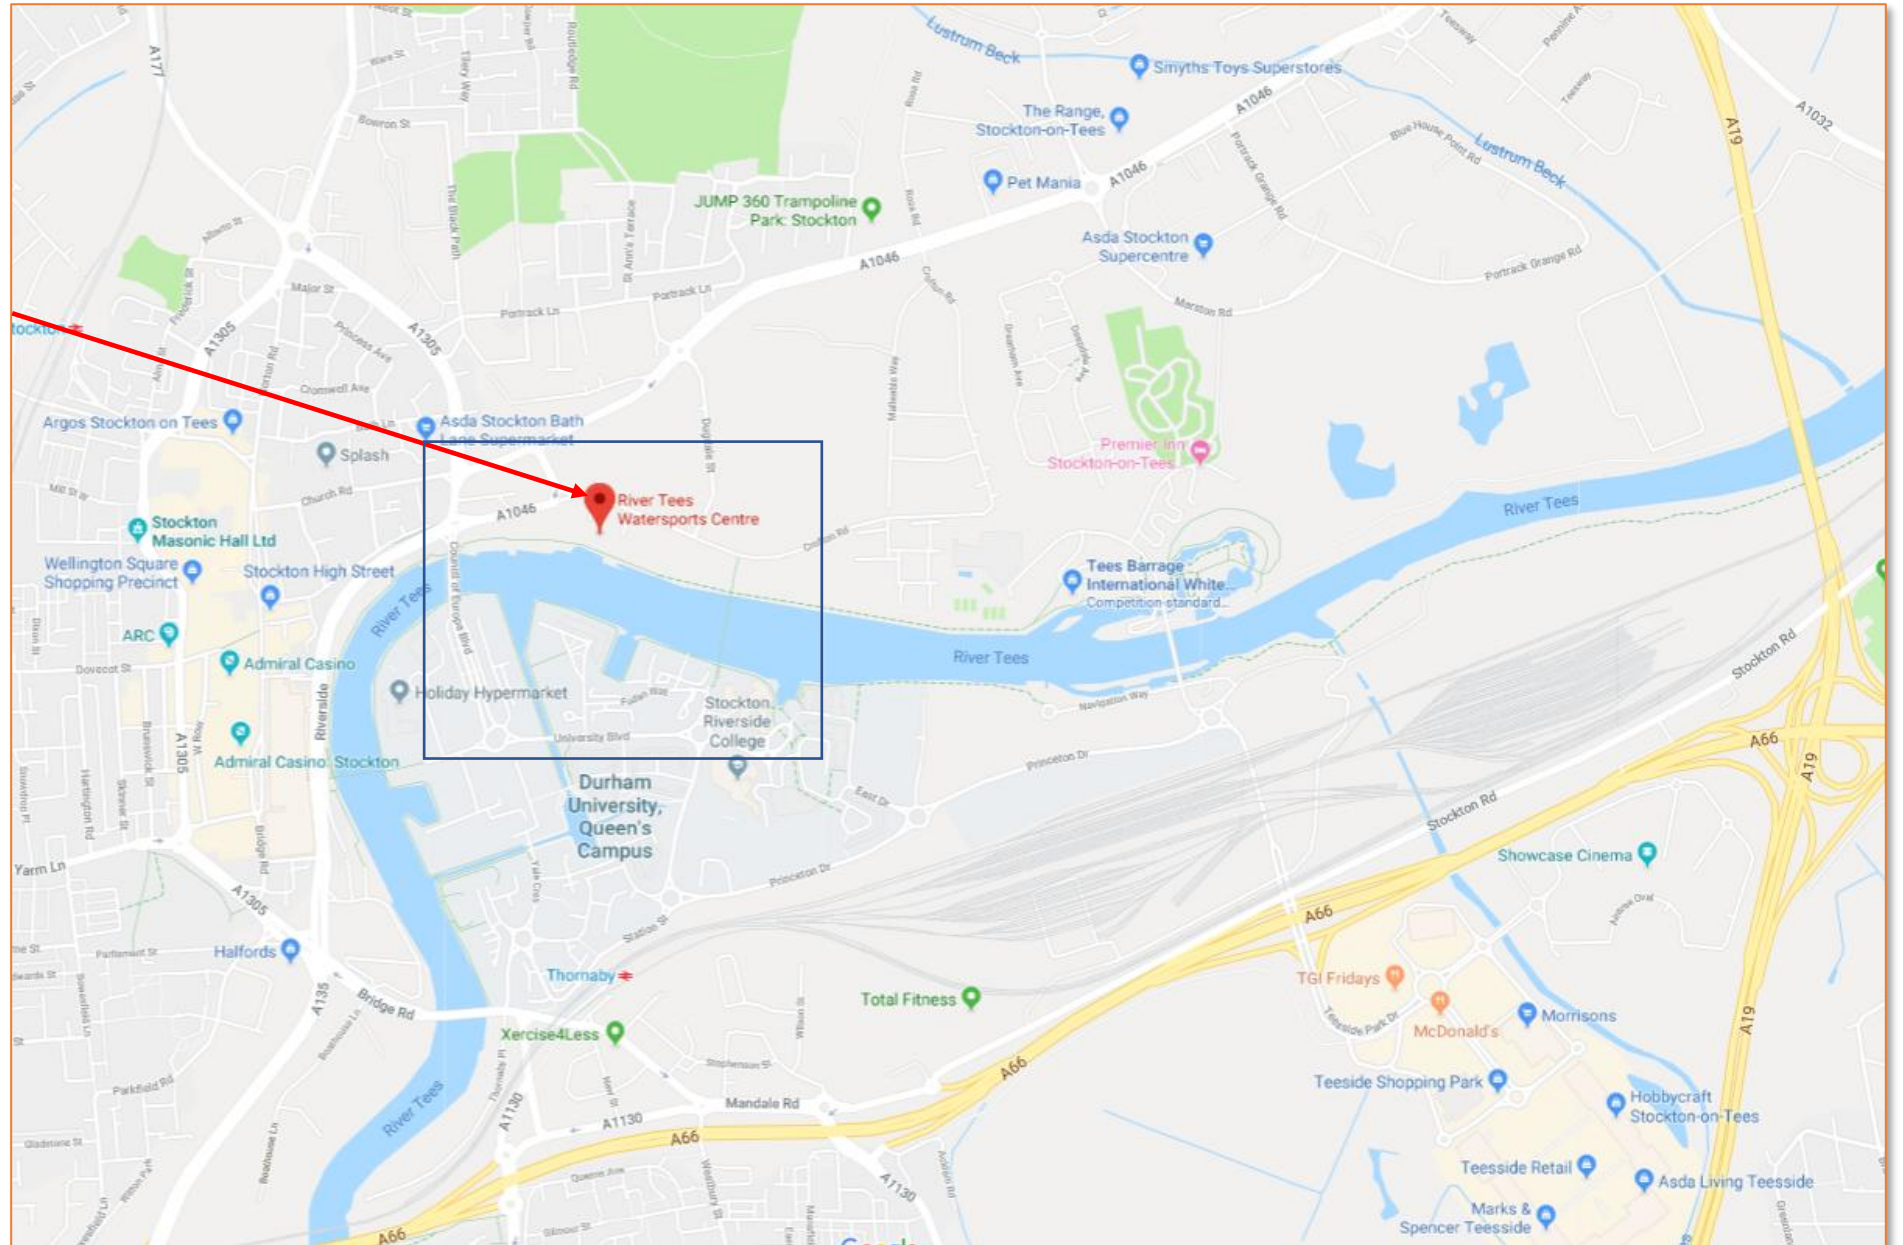

How to find us

Tees Rowing Club,
River Tees Watersports
Centre, The Slipway, North
Shore, Stockton-on-Tees,
TS18 2NL