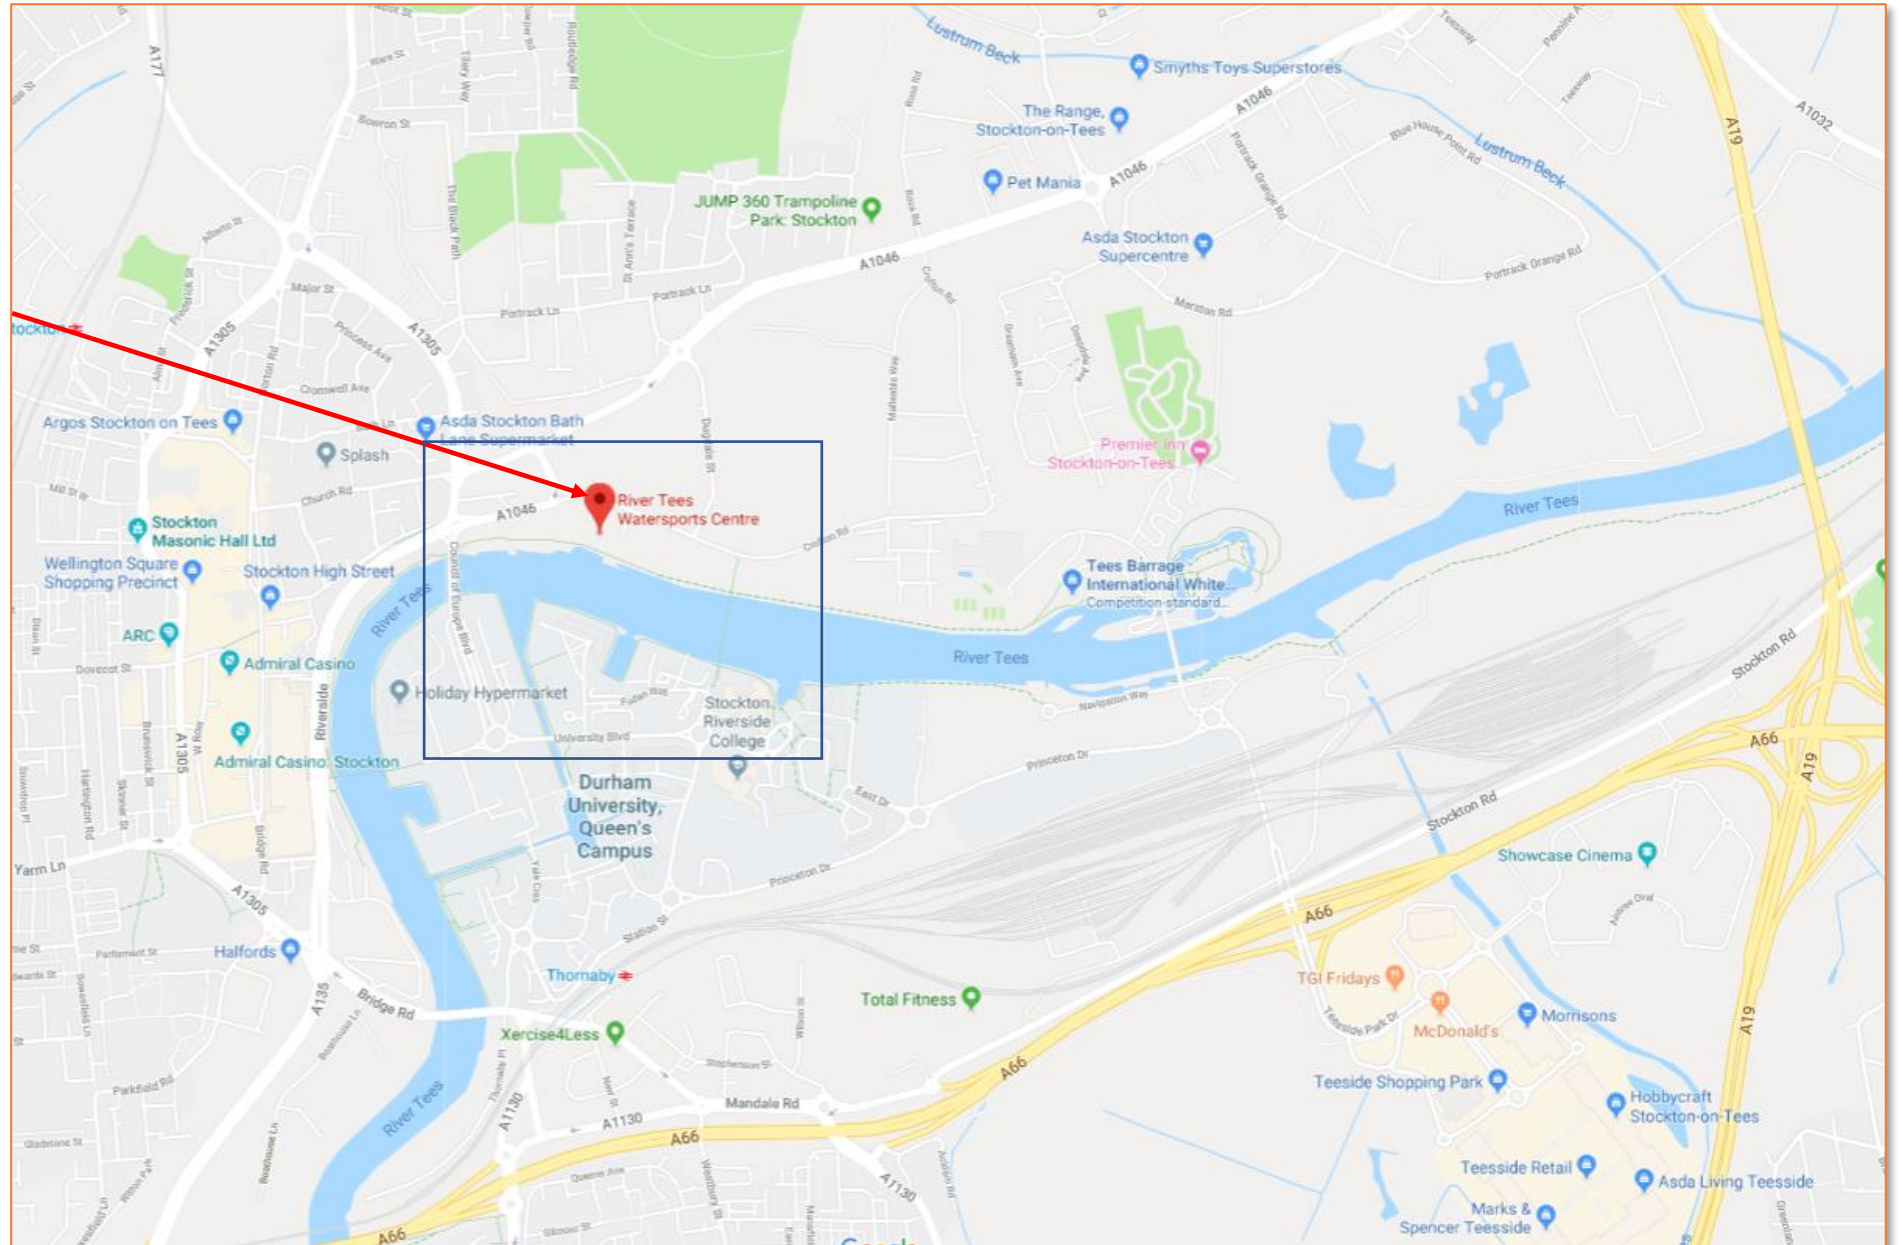

How to find us

Tees Rowing Club,
River Tees Watersports
Centre, The Slipway, North
Shore, Stockton-on-Tees,
TS18 2NL